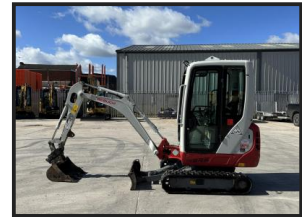

Takeuchi TB216

£12,750.00

Takeuchi TB216 Cab

2019

2830 hours

Hydraulic hitch

3 buckets

Two speed travel

Expanding undercarriage

Product Details

Product Details	
Category/Type	Excavators
Make	Takeuchi
Model	TB216
Year	2019
Hours	2830

Please don't hesitate to get in contact for more information.

Brooks Lane Industrial Estate, Brooks Lane, Middlewich, Cheshire, CW10 0JH