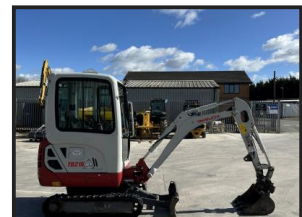

Takeuchi TB216

£12,750.00

Takeuchi TB216 Cab

2019

2830 hours

Hydraulic hitch

3 buckets

Two speed travel

Expanding undercarriage

Product Details

Product Details	
Category/Type	Excavators
Make	Takeuchi
Model	TB216
Year	2019
Hours	2830

Please don't hesitate to get in contact for more information.

Brooks Lane Industrial Estate, Brooks Lane, Middlewich, Cheshire, CW10 0JH