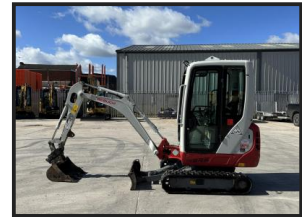

Takeuchi TB216

£12,750.00

Takeuchi TB216 Cab

2019

2830 hours

Hydraulic hitch

3 buckets

Two speed travel

Expanding undercarriage

Product Details

| Product Details | |
|------------------------|-------------------|
| <i>Category/Type</i> | <i>Excavators</i> |
| <i>Make</i> | <i>Takeuchi</i> |
| <i>Model</i> | <i>TB216</i> |
| <i>Year</i> | <i>2019</i> |
| <i>Hours</i> | <i>2830</i> |