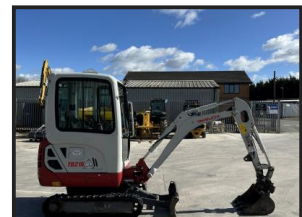

Takeuchi TB216

£12,750.00

Takeuchi TB216 Cab

2019

2830 hours

Hydraulic hitch

3 buckets

Two speed travel

Expanding undercarriage

Product Details

| Product Details | |
|------------------------|-------------------|
| <i>Category/Type</i> | <i>Excavators</i> |
| <i>Make</i> | <i>Takeuchi</i> |
| <i>Model</i> | <i>TB216</i> |
| <i>Year</i> | <i>2019</i> |
| <i>Hours</i> | <i>2830</i> |