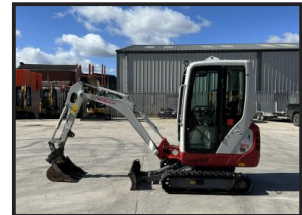

Takeuchi TB216

£12,750.00

Takeuchi TB216 Cab

2019

2830 hours

Hydraulic hitch

3 buckets

Two speed travel

Expanding undercarriage

Product Details

Product Details	
Category/Type	Excavators
Make	Takeuchi
Model	TB216
Year	2019
Hours	2830

Please don't hesitate to get in contact for more information.

Brooks Lane Industrial Estate, Brooks Lane, Middlewich, Cheshire, CW10 0JH