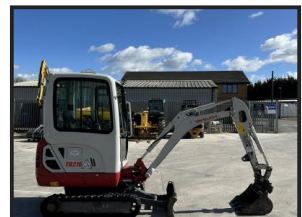

# Takeuchi TB216

**£12,750.00**

Takeuchi TB216 Cab

2019

2830 hours

Hydraulic hitch

3 buckets

Two speed travel

Expanding undercarriage

**Product Details**

<b>Product Details</b>	
<b>Category/Type</b>	<b>Excavators</b>
<b>Make</b>	<b>Takeuchi</b>
<b>Model</b>	<b>TB216</b>
<b>Year</b>	<b>2019</b>
<b>Hours</b>	<b>2830</b>