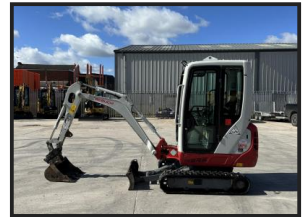

# Takeuchi TB216

**£12,750.00**

Takeuchi TB216 Cab

2019

2830 hours

Hydraulic hitch

3 buckets

Two speed travel

Expanding undercarriage

**Product Details**

<b>Product Details</b>	
<b>Category/Type</b>	<b>Excavators</b>
<b>Make</b>	<b>Takeuchi</b>
<b>Model</b>	<b>TB216</b>
<b>Year</b>	<b>2019</b>
<b>Hours</b>	<b>2830</b>